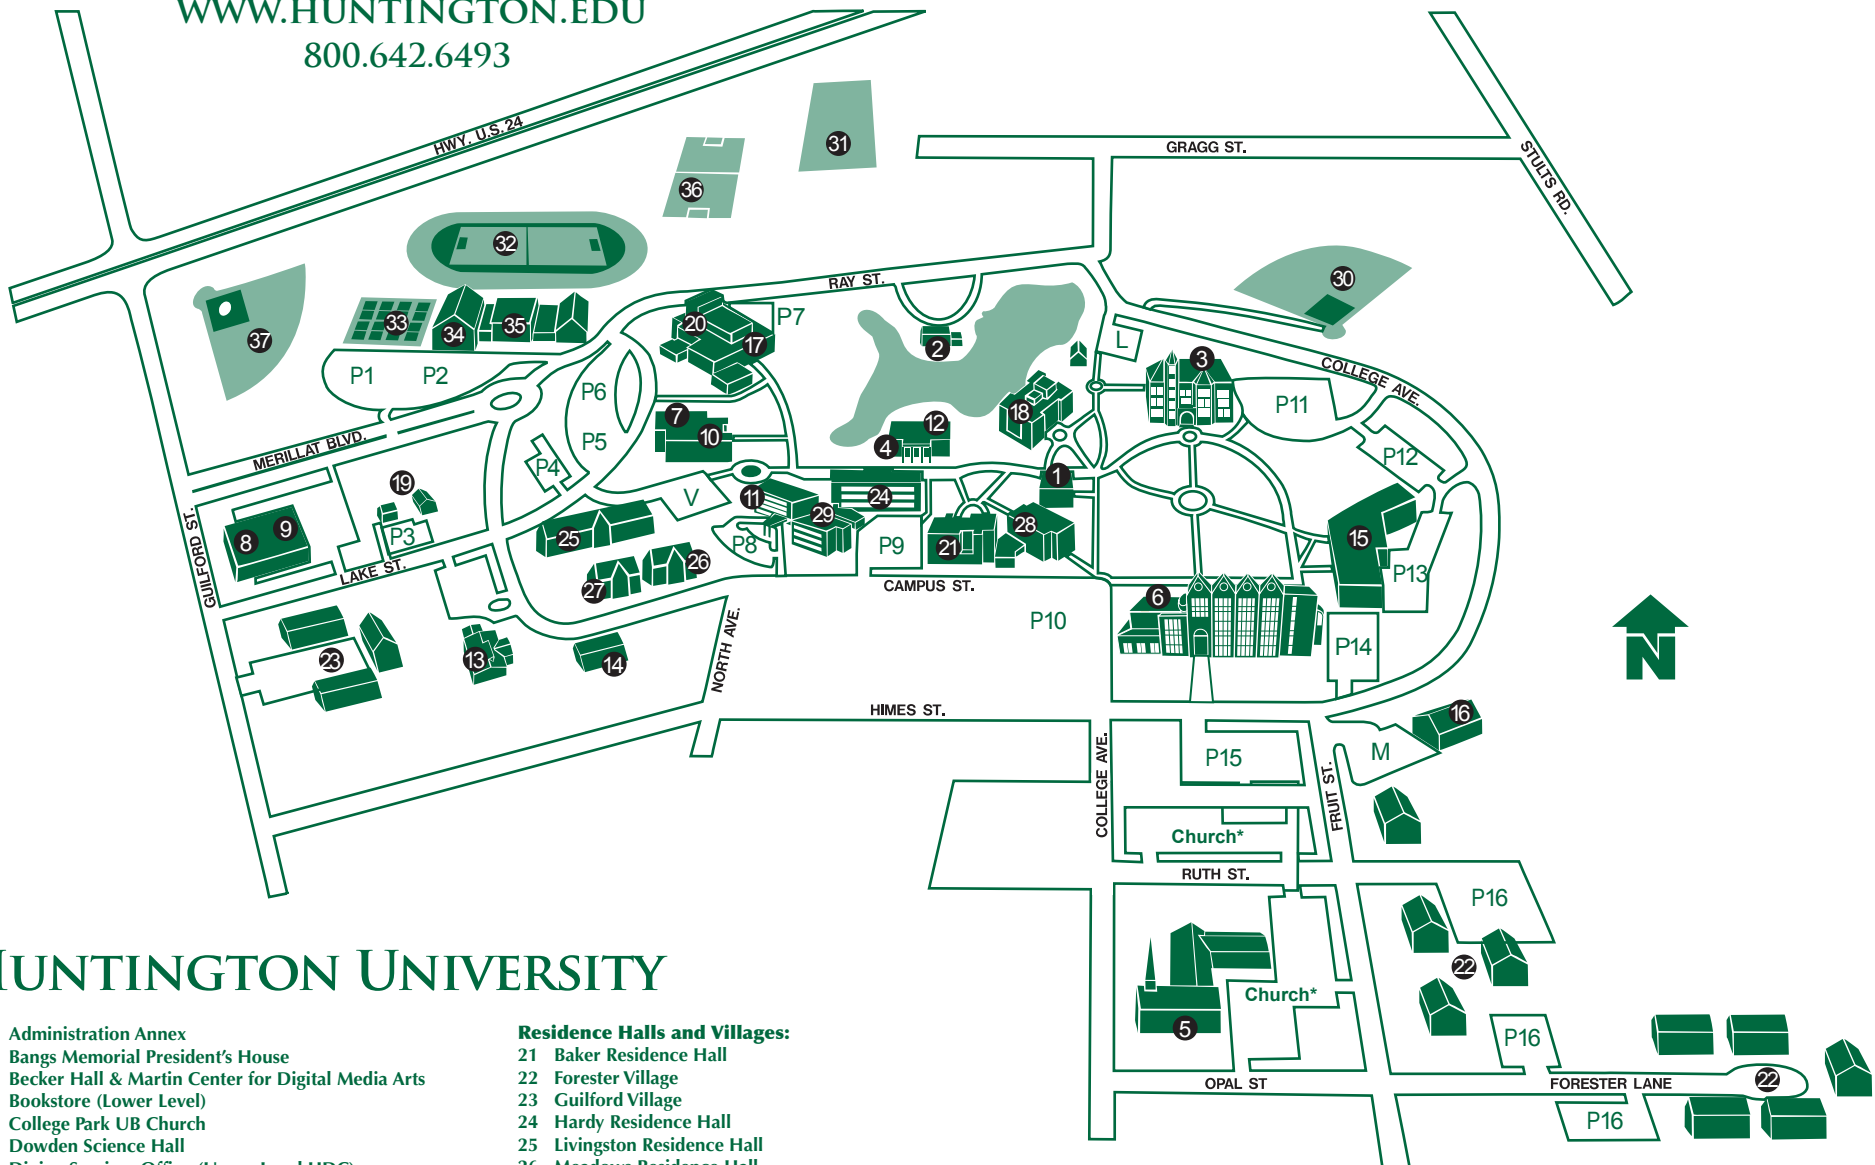

2303 COLLEGE AVENUE, HUNTINGTON, IN 46750

WWW.HUNTINGTON.EDU

800.642.6493

HUNTINGTON UNIVERSITY

- 1 Administration Annex
- 2 Bangs Memorial President's House
- 3 Becker Hall & Martin Center for Digital Media Arts
- 4 Bookstore (Lower Level)
- 5 College Park UB Church
- 6 Dowden Science Hall
- 7 Dining Services Office (Upper Level HDC)
- 8 Graduate and Professional Programs
- 9 United Brethren Headquarters
- 10 Habecker Dining Commons (HDC)
- 11 HU Police Department (HUDP)
- 12 Huntington Union Building (HUB)
- 13 Kid's Kampus Child Care
- 14 LifeSpring Counseling Center
- 15 Loew-Brenn Hall
- 16 Maintenance Building
- 17 Merrillat Centre for the Arts (MCA)
- 18 Richlyn Library
- 19 Studio Arts Center
- 20 Welcome Center and Admissions Office

Residence Halls and Villages:

- 21 Baker Residence Hall
- 22 Forester Village
- 23 Guilford Village
- 24 Hardy Residence Hall
- 25 Livingston Residence Hall
- 26 Meadows Residence Hall
- 27 Miller Residence Hall
- 28 Roush Residence Hall
- 29 Wright Residence Hall

Athletic Facilities:

- 30 Forest Glen Baseball Park
- 31 Intramural Fields
- 32 King Stadium
- 33 Klopfenstein Tennis Courts
- 34 Merrillat Complex and Fieldhouse (PLEX)
- 35 Platt Arena (Gymnasium)
- 36 Practice Soccer Field
- 37 Softball Diamond

Designated Parking Lots

- | | | |
|-----------------------------|----------------------|-------------------|
| P1 Freshmen | P9 Hardy | V Visitor |
| P2 Merrillat Complex (PLEX) | P10 Baker/Roush | L Library Visitor |
| P3 Art Annex | P11 Becker | M Maintenance |
| P4 Livingston | P12 Loew | |
| P5 HDC | P13 Brenn | |
| P6 MCA A (Admissions) | P14 Science Hall | |
| P7 MCA B | P15 Himes Street | |
| P8 Wright | P16 Forester Village | |